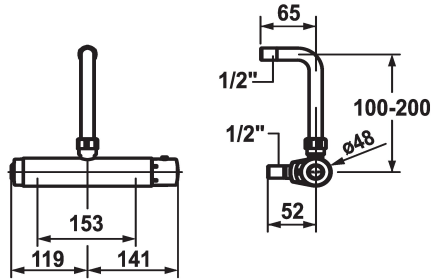

KWC IQUA

Thermostatic mixer - Automatic, low-contact - Shower

Modell-Linie: IQUA | 21.692.100.000OR

Valves | Thermostatic mixing valve

KWC-No.

123294

chromeline, AD 153, without wall connections, battery

- * Automatic controled
- automatically closing mixer - with Start/Stop button D35
- * With mixing
- thermostat
- * Wall elbow
- * SkinProtect - Safety stop prevents scalding
- * Microprocessor-control

- duration of water flow - adjustable, 45 seconds (factory setting)
- 24- or 48-hour-hygiene flushing activatable
- * Electrovalve
- * Scope of delivery:
- Battery 6 V Lithium waterproof bonded
- lifespan at 100 circuits/day: 4 years

Technical Data

Connection
Showerset
Power supply
Color code
Installation type
Faucet_typ
Measure Height
Connection measure
material

without connections
without shower head, hose
battery
chromeline
Wall mounted
Thermostatic
232
153
Brass