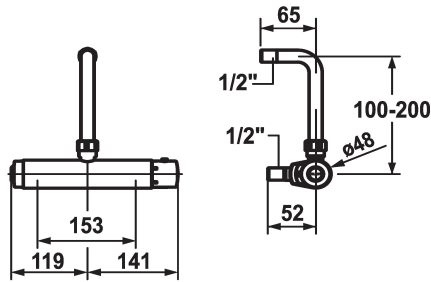

KWC IQUA

Thermostatic mixer - Automatic, low-contact - Shower

Modell-Linie: IQUA | 21.692.100.000OR

Valves | Thermostatic mixing valve

KWC-No.

123294

chromeline, AD 153, without wall connections, battery

- * Automatic controled
- automatically closing mixer - with Start/Stop button D35
- * With mixing
- thermostat
- * Wall elbow
- * SkinProtect - Safety stop prevents scalding
- * Microprocessor-control

- duration of water flow - adjustable, 45 seconds (factory setting)
- 24- or 48-hour-hygiene flushing activatable
- * Electrovalve
- * Scope of delivery:
- Battery 6 V Lithium waterproof bonded
- lifespan at 100 circuits/day: 4 years

Technical Data

Connection
Showerset
Power supply
Color code
Installation type
Faucet_typ
Dimension Height
Connection measure
material

without connections
without shower head, hose
battery
chromeline
Wall mounted
Thermostatic
232
153
Brass