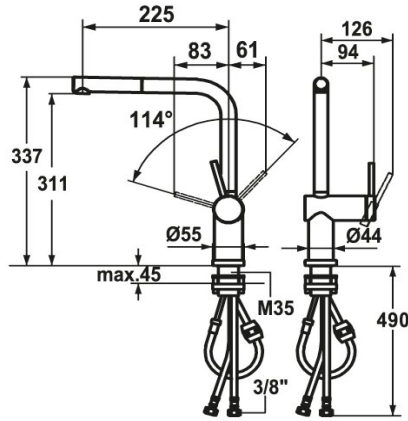

## KWC LIVELLO

Lever mixer - Kitchen - detachable

Modell-Linie: LIVELLO | 10.231.053.700FL

Kranar | Hydraulické armatúry

#### \* Lever mixer

\* Detachable for installation below windows - detached 55 mm

\* Lever installation only possible on the right side

- Child safety: cold water flow in lever position towards the front

- up to 600 mm pull-out length

- hose surface to fit faucet surface

\* Hose guide, swivelling 360°

\* EasyLock - a pull-out spray that easily slides back into place

\* OptimalSpace - ample space for washing or working

\* KWC cartridge M 35 H

- with ceramic discs

- flow rate and temperature continuously variable

\* Flexible connection hoses 3/8"

\* Fastening by means of threaded sleeve M35 x 1.5 (preassembled socket)

\* Mounting hole size ø35 - 37 mm