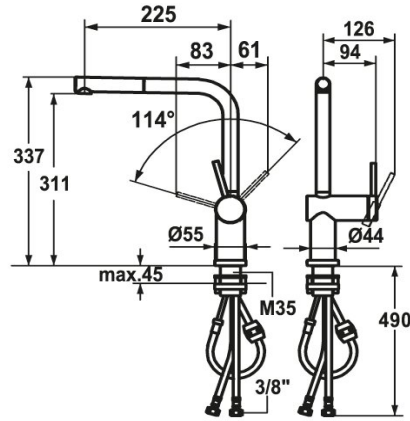

KWC LIVELLO

Lever mixer - Kitchen - detachable

Modell-Linie: LIVELLO | 10.231.053.700FL

Armatura umywalkowa | Armatura jednouchwytywa

KWC-No.

123116

stainless steel, A 225, flexible connection hoses

* Lever mixer

* Detachable for installation below windows - detached 55 mm

* Lever installation only possible on the right side

- Child safety: cold water flow in lever position towards the front

* gap between wall and centre of mounting hole min. 65 mm

* TouchProtect - anti-scald protection thanks to the "double skin" principle

* Intrinsicly safe against backflow

* Pull-out aerator

- Neoperl® Caché®

- up to 600 mm pull-out length

- hose surface to fit faucet surface

* Flexible connection hoses 3/8"

* Fastening by means of threaded sleeve M35 x 1.5 (preassembled socket)

* Mounting hole size ø35 - 37 mm

Dane techniczne

A_Spout_Spray

Connection

ATT-KWC-AUSLAUF

ATT-KWC-UNTERFENSTER