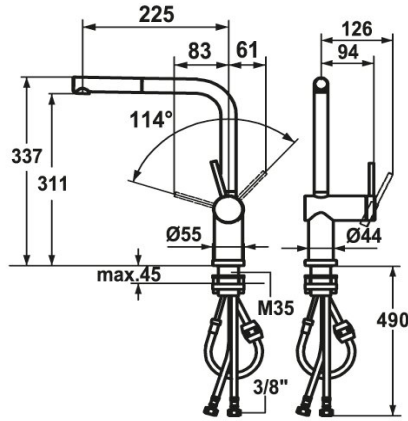

KWC LIVELLO

Lever mixer - Kitchen - detachable

Modell-Linie: LIVELLO | 10.231.053.700FL

Hanat | Käskikäyttöiset hanat

KWC-No.

123116

stainless steel, A 225, flexible connection hoses

* Lever mixer

* Detachable for installation below windows - detached 55 mm

* Lever installation only possible on the right side

- Child safety: cold water flow in lever position towards the front

* gap between wall and centre of mounting hole min. 65 mm

* TouchProtect - anti-scald protection thanks to the "double skin" principle

* Intrinsicly safe against backflow

* Pull-out aerator

- Neoperl® Caché®

- up to 600 mm pull-out length

- hose surface to fit faucet surface

* Flexible connection hoses 3/8"

* Fastening by means of threaded sleeve M35 x 1.5 (preassembled socket)

* Mounting hole size ø35 - 37 mm

Tekniset tiedot

A_Spout_Spray

Connection

Spout

ATT-KWC-UNTERFENSTER