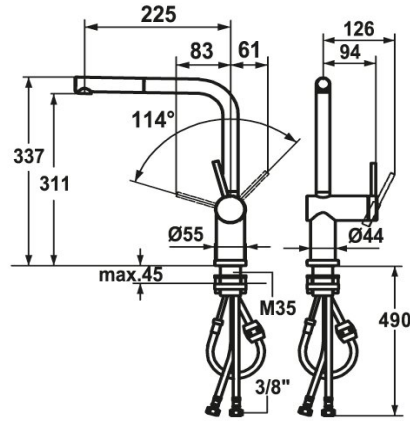

## KWC LIVELLO

Lever mixer - Kitchen - detachable

Modell-Linie: LIVELLO | 10.231.053.700FL

Taps | Manual taps

### KWC-No.

**123116**

stainless steel, A 225, flexible connection hoses

- \* Lever mixer
- \* Detachable for installation below windows - detached 55 mm
- \* Lever installation only possible on the right side
- Child safety: cold water flow in lever position towards the front
- \* gap between wall and centre of mounting hole min. 65 mm
- \* TouchProtect - anti-scald protection thanks to the "double skin" principle
- \* Intrinsicly safe against backflow
- \* Pull-out aerator
  - Neoperl® Caché®
  - up to 600 mm pull-out length

- hose surface to fit faucet surface
- \* Hose guide, swivelling 360°
- \* EasyLock - a pull-out spray that easily slides back into place
- \* OptimalSpace - ample space for washing or working
- \* KWC cartridge M 35 H
  - with ceramic discs
  - flow rate and temperature continuously variable
- \* Flexible connection hoses 3/8"
- \* Fastening by means of threaded sleeve M35 x 1.5 (preassembled socket)
- \* Mounting hole size ø35 - 37 mm

## KWC LIVELLO

Lever mixer - Kitchen - detachable

Modell-Linie: LIVELLO | 10.231.053.700FL  
Taps | Manual taps

**Cartridge M 35 H**

---

**538327**  
Z.537.582

---

**Service key Neoperl © Caché ©, TJ, 18 mm, green**