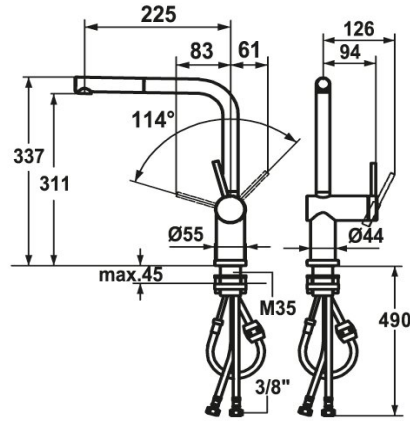

KWC LIVELLO

Lever mixer - Kitchen - detachable

Modell-Linie: LIVELLO | 10.231.053.700FL

Taps | Manual taps

KWC-No.

123116

stainless steel, A 225, flexible connection hoses

* Lever mixer

* Detachable for installation below windows - detached 55 mm

* Lever installation only possible on the right side

- Child safety: cold water flow in lever position towards the front

* gap between wall and centre of mounting hole min. 65 mm

* Flexible connection hoses 3/8"

* Fastening by means of threaded sleeve M35 x 1.5 (preassembled socket)

* Mounting hole size ø35 - 37 mm

Technical Data

Flow rate
Connection
Spout
Detachable
Handling
Kitchenspray
Color code
Installation type
Faucet_typ
Design
Dimension Height
Acoustic group
Projection A
Energy label
Dimension Water outlet
material

Lever mixer - Kitchen - detachable

Modell-Linie: LIVELLO | 10.231.053.700FL
Taps | Manual taps

Cartridge M 35 H

538327
Z.537.582

Service key Neoperl © Caché ©, TJ, 18 mm, green

634729
CACHETJ
