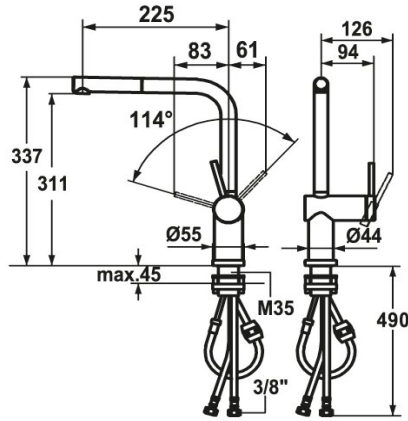

KWC LIVELLO

Lever mixer - Kitchen - detachable

Modell-Linie: LIVELLO | 10.231.053.700FL

Taps | Manual taps

KWC-No.

123116

stainless steel, A 225, flexible connection hoses

* Lever mixer

* Detachable for installation below windows - detached 55 mm

* Lever installation only possible on the right side

- Child safety: cold water flow in lever position towards the front

* gap between wall and centre of mounting hole min. 65 mm

* Flexible connection hoses 3/8"

* Fastening by means of threaded sleeve M35 x 1.5 (preassembled socket)

* Mounting hole size ø35 - 37 mm

Technical Data

Flow rate
Connection
Spout
Detachable
Handling
Kitchen_spray
Color_code
Installation_type
Faucet_typ
Design
Dimension Height
G_Acoustic_group
Projection_A
Energy Label
Dimension Water outlet
material

Lever mixer - Kitchen - detachable

Modell-Linie: LIVELLO | 10.231.053.700FL
Taps | Manual taps

Cartridge M 35 H

538327
Z.537.582

Service key Neoperl © Caché ©, TJ, 18 mm, green

634729
CACHETJ
