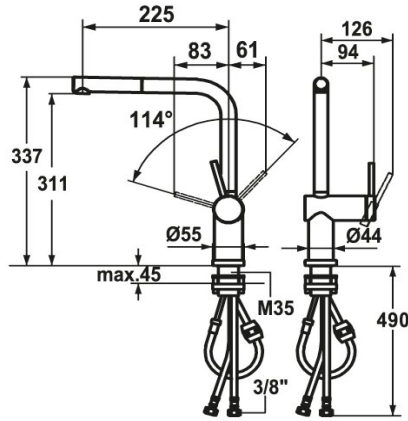

KWC LIVELLO

Lever mixer - Kitchen - detachable

Modell-Linie: LIVELLO | 10.231.053.700FL

Umyvadlové armatury | Hydraulické armatury

KWC-No.

123116

stainless steel, A 225, flexible connection hoses

* Lever mixer

* Detachable for installation below windows - detached 55 mm

* Lever installation only possible on the right side

- Child safety: cold water flow in lever position towards the front

* gap between wall and centre of mounting hole min. 65 mm

* TouchProtect - anti-scald protection thanks to the "double skin" principle

* Intrinsicly safe against backflow

* Pull-out aerator

- Neoperl® Caché®

- up to 600 mm pull-out length

- hose surface to fit faucet surface

* Flexible connection hoses 3/8"

* Fastening by means of threaded sleeve M35 x 1.5 (preassembled socket)

* Mounting hole size ø35 - 37 mm

Technické údaje

A_Spout_Spray

Connection

ATT-KWC-AUSLAUF

ATT-KWC-UNTERFENSTER