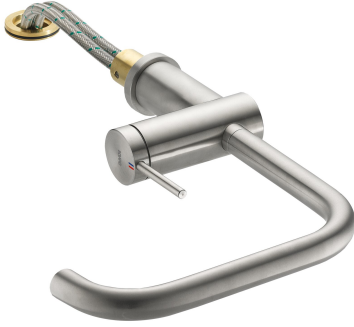

## KWC LIVELLO

Lever mixer - Kitchen - detachable

Modell-Linie: LIVELLO | 10.231.043.700FL

Kranar | Hydraulické armatury

### KWC-No.

**123115**

stainless steel, A 225, flexible connection hoses

\* Lever mixer

\* Detachable for installation below windows - detached 55 mm

\* Lever installation only possible on the right side

- Child safety: cold water flow in lever position towards the front

\* gap between wall and centre of mounting hole min. 65 mm

\* Intrinsicly safe against backflow

\* Swivel spout 125°, extensible to 360°

- Neoperl® Caché®

\* OptimalSpace - ample space for washing or working

\* KWC cartridge M 35 H

- with ceramic discs

- flow rate and temperature continuously variable

\* Flexible connection hoses 3/8"

\* Fastening by means of threaded sleeve M35 x 1.5 (preassembled socket)

\* Mounting hole size ø35 - 37 mm