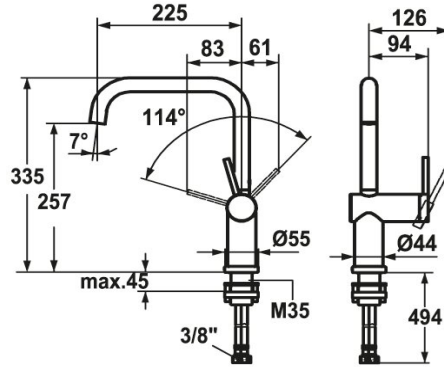

## KWC LIVELLO

Lever mixer - Kitchen - detachable

Modell-Linie: LIVELLO | 10.231.043.700FL

Kranar | Hydraulické armatury

### KWC-No.

**123115**

stainless steel, A 225, flexible connection hoses

\* Lever mixer

\* Detachable for installation below windows - detached 55 mm

\* Lever installation only possible on the right side

- Child safety: cold water flow in lever position towards the front

\* KWC cartridge M 35 H

- with ceramic discs

- flow rate and temperature continuously variable

\* Flexible connection hoses 3/8"

\* Fastening by means of threaded sleeve M35 x 1.5 (preassembled socket)

\* Mounting hole size ø35 - 37 mm

Hebelmischer

ATT-KWC-BAUFORM

L-Auslauf

Measure\_Height

335

G\_Acoustic group

II

Projection\_A