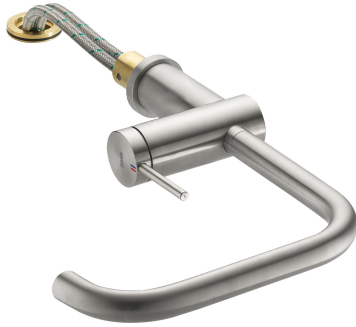

## KWC LIVELLO

Lever mixer - Kitchen - detachable

Modell-Linie: LIVELLO | 10.231.043.700FL

Armatura umywalkowa | Armatura jednouchwytywa

### KWC-No.

**123115**

stainless steel, A 225, flexible connection hoses

#### \* Lever mixer

\* Detachable for installation below windows - detached 55 mm

\* Lever installation only possible on the right side

- Child safety: cold water flow in lever position towards the front

\* KWC cartridge M 35 H

- with ceramic discs

- flow rate and temperature continuously variable

\* Flexible connection hoses 3/8"

\* Fastening by means of threaded sleeve M35 x 1.5 (preassembled socket)

\* Mounting hole size ø35 - 37 mm