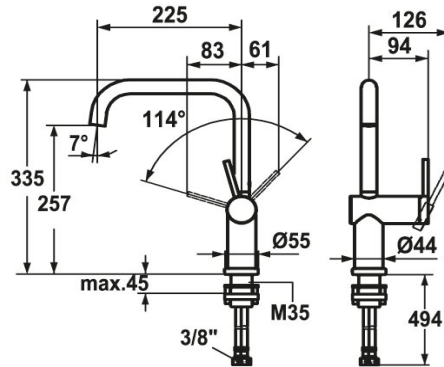

## KWC LIVELLO

Lever mixer - Kitchen - detachable

Modell-Linie: LIVELLO | 10.231.043.700FL

Armatura umywalkowa | Armatura jednouchwytywa

#### \* Lever mixer

\* Detachable for installation below windows - detached 55 mm

\* Lever installation only possible on the right side

- Child safety: cold water flow in lever position towards the front

\* KWC cartridge M 35 H

- with ceramic discs

- flow rate and temperature continuously variable

\* Flexible connection hoses 3/8"

\* Fastening by means of threaded sleeve M35 x 1.5 (preassembled socket)

\* Mounting hole size ø35 - 37 mm

Hebelmischer

ATT-KWC-BAUFORM

L-Auslauf

Dimension Height

335

G\_Acoustic group

II

Projection\_A