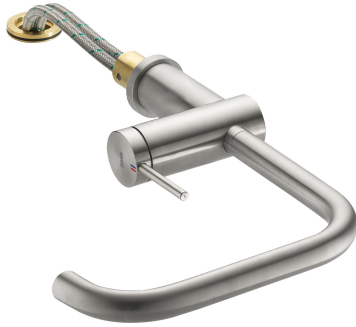

KWC LIVELLO

Lever mixer - Kitchen - detachable

Modell-Linie: LIVELLO | 10.231.043.700FL

Hanat | Käsi­käyt­toiset hanat

KWC-No.

123115

stainless steel, A 225, flexible connection hoses

* Lever mixer

* Detachable for installation below windows - detached 55 mm

* Lever installation only possible on the right side

- Child safety: cold water flow in lever position towards the front

* gap between wall and centre of mounting hole min. 65 mm

* Intrinsicly safe against backflow

* Swivel spout 125°, extensible to 360°

- Neoperl® Caché®

* OptimalSpace - ample space for washing or working

* KWC cartridge M 35 H

- with ceramic discs

- flow rate and temperature continuously variable

* Flexible connection hoses 3/8"

* Fastening by means of threaded sleeve M35 x 1.5 (preassembled socket)

* Mounting hole size ø35 - 37 mm

Tekniset tiedot

A_Spout_Spray

Connection

Spout

ATT-KWC-UNTERFENSTER