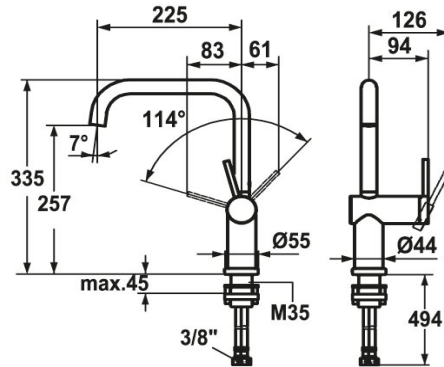

KWC LIVELLO

Lever mixer - Kitchen - detachable

Modell-Linie: LIVELLO | 10.231.043.700FL

Hanat | Käsi­käyt­toiset hanat

KWC-No.

123115

stainless steel, A 225, flexible connection hoses

* Lever mixer

* Detachable for installation below windows - detached 55 mm

* Lever installation only possible on the right side

- Child safety: cold water flow in lever position towards the front

* gap between wall and centre of mounting hole min. 65 mm

* Intrinsicly safe against backflow

* Swivel spout 125°, extensible to 360°

- Neoperl® Caché®

* OptimalSpace - ample space for washing or working

* KWC cartridge M 35 H

- with ceramic discs

- flow rate and temperature continuously variable

* Flexible connection hoses 3/8"

* Fastening by means of threaded sleeve M35 x 1.5 (preassembled socket)

* Mounting hole size ø35 - 37 mm

Tekniset tiedot

A_Spout_Spray

Connection

Spout

ATT-KWC-UNTERFENSTER