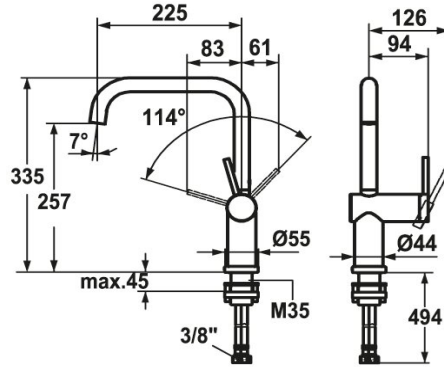

KWC LIVELLO

Lever mixer - Kitchen - detachable

Modell-Linie: LIVELLO | 10.231.043.700FL

Taps | Manual taps

KWC-No.

123115

stainless steel, A 225, flexible connection hoses

- * Lever mixer
- * Detachable for installation below windows - detached 55 mm
- * Lever installation only possible on the right side
- Child safety: cold water flow in lever position towards the front
- * gap between wall and centre of mounting hole min. 65 mm
- * Intrinsically safe against backflow
- * Swivel spout 125°, extensible to 360°
- Neoperl® Caché®

- * OptimalSpace - ample space for washing or working
- * KWC cartridge M 35 H
- with ceramic discs
- flow rate and temperature continuously variable
- * Flexible connection hoses 3/8"
- * Fastening by means of threaded sleeve M35 x 1.5 (preassembled socket)
- * Mounting hole size ø35 - 37 mm

Technical Data

Flow rate	12 l/min (3 bar)
Connection	Flexible connection hoses
Spout	swivel
Detachable	detachable
Handling	side lever
Color code	stainless steel
Installation type	Pillar installation
Faucet_typ	Lever mixer
Design	L-Spout
Measure Height	335
Acoustic group	II
Projection A	A 225
Energy label	C
Dimension Water outlet	257
material	stainless steel

Spare Parts

KWC LIVELLO

Lever mixer - Kitchen - detachable

Modell-Linie: LIVELLO | 10.231.043.700FL
Taps | Manual taps

Cartridge M 35 H

538327
Z.537.582

Service key Neoperl © Caché ©, JR, 21 mm, red

639017
Z.635.215