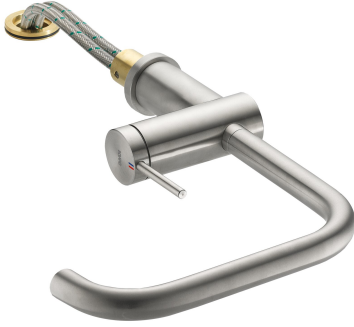

KWC LIVELLO

Lever mixer - Kitchen - detachable

Modell-Linie: LIVELLO | 10.231.043.700FL

Taps | Manual taps

KWC-No.

123115

stainless steel, A 225, flexible connection hoses

- * Lever mixer
- * Detachable for installation below windows - detached 55 mm
- * Lever installation only possible on the right side
- Child safety: cold water flow in lever position towards the front
- * gap between wall and centre of mounting hole min. 65 mm
- * Intrinsically safe against backflow
- * Swivel spout 125°, extensible to 360°
- Neoperl® Caché®

- * OptimalSpace - ample space for washing or working
- * KWC cartridge M 35 H
- with ceramic discs
- flow rate and temperature continuously variable
- * Flexible connection hoses 3/8"
- * Fastening by means of threaded sleeve M35 x 1.5 (preassembled socket)
- * Mounting hole size ø35 - 37 mm

Technical Data

Flow rate	12 l/min (3 bar)
Connection	Flexible connection hoses
Spout	swivel
Detachable	detachable
Handling	side lever
Color code	stainless steel
Installation type	Pillar installation
Faucet_typ	Lever mixer
Design	L-Spout
Measure Height	335
Acoustic group	II
Projection A	A 225
Energy label	C
Dimension Water outlet	257
material	stainless steel

Spare Parts

KWC LIVELLO

Lever mixer - Kitchen - detachable

Modell-Linie: LIVELLO | 10.231.043.700FL
Taps | Manual taps

Cartridge M 35 H

538327
Z.537.582

Service key Neoperl © Caché ©, JR, 21 mm, red

639017
Z.635.215