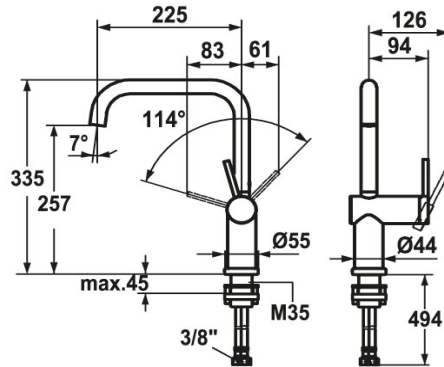

KWC LIVELLO

Lever mixer - Kitchen - detachable

Modell-Linie: LIVELLO | 10.231.043.700FL

Taps | Manual taps

KWC-No.

123115

stainless steel, A 225, flexible connection hoses

- * Lever mixer
- * Detachable for installation below windows - detached 55 mm
- * Lever installation only possible on the right side
- Child safety: cold water flow in lever position towards the front
- * gap between wall and centre of mounting hole min. 65 mm
- * Intrinsically safe against backflow
- * Swivel spout 125°, extensible to 360°
- Neoperl® Caché®

- * OptimalSpace - ample space for washing or working
- * KWC cartridge M 35 H
- with ceramic discs
- flow rate and temperature continuously variable
- * Flexible connection hoses 3/8"
- * Fastening by means of threaded sleeve M35 x 1.5 (preassembled socket)
- * Mounting hole size ø35 - 37 mm

Technical Data

Flow rate	12 l/min (3 bar)
Connection	Flexible connection hoses
Spout	swivel
Detachable	detachable
Handling	side lever
Color code	stainless steel
Installation type	Pillar installation
Faucet_typ	Lever mixer
Design	L-Spout
Dimension Height	335
Acoustic group	II
Projection A	A 225
Energy label	C
Dimension Water outlet	257
material	stainless steel

Spare Parts

KWC LIVELLO

Lever mixer - Kitchen - detachable

Modell-Linie: LIVELLO | 10.231.043.700FL
Taps | Manual taps

Cartridge M 35 H

538327
Z.537.582

Service key Neoperl © Caché ©, JR, 21 mm, red

639017
Z.635.215