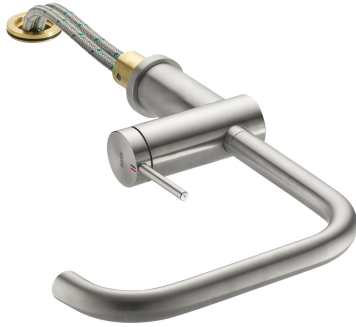

KWC LIVELLO

Lever mixer - Kitchen - detachable

Modell-Linie: LIVELLO | 10.231.043.700FL

Taps | Manual taps

KWC-No.

123115

stainless steel, A 225, flexible connection hoses

- * Lever mixer
- * Detachable for installation below windows - detached 55 mm
- * Lever installation only possible on the right side
- Child safety: cold water flow in lever position towards the front
- * gap between wall and centre of mounting hole min. 65 mm
- * Intrinsically safe against backflow
- * Swivel spout 125°, extensible to 360°
- Neoperl® Caché®

- * OptimalSpace - ample space for washing or working
- * KWC cartridge M 35 H
- with ceramic discs
- flow rate and temperature continuously variable
- * Flexible connection hoses 3/8"
- * Fastening by means of threaded sleeve M35 x 1.5 (preassembled socket)
- * Mounting hole size ø35 - 37 mm

Technical Data

Flow rate	12 l/min (3 bar)
Connection	Flexible connection hoses
Spout	swivel
Detachable	detachable
Handling	side lever
Color code	stainless steel
Installation type	Pillar installation
Faucet_typ	Lever mixer
Design	L-Spout
Dimension Height	335
Acoustic group	II
Projection A	A 225
Energy label	C
Dimension Water outlet	257
material	stainless steel

Spare Parts

KWC LIVELLO

Lever mixer - Kitchen - detachable

Modell-Linie: LIVELLO | 10.231.043.700FL
Taps | Manual taps

Cartridge M 35 H

538327
Z.537.582

Service key Neoperl © Caché ©, JR, 21 mm, red

639017
Z.635.215