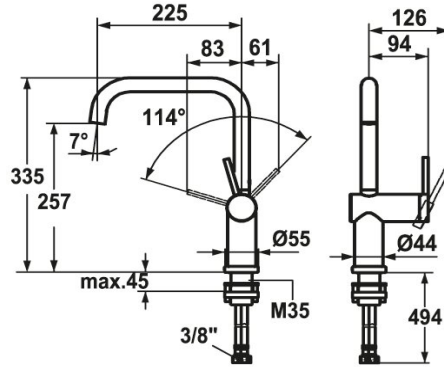

KWC LIVELLO

Lever mixer - Kitchen - detachable

Modell-Linie: LIVELLO | 10.231.043.700FL

Taps | Manual taps

KWC-No.

123115

stainless steel, A 225, flexible connection hoses

- * Lever mixer
- * Detachable for installation below windows - detached 55 mm
- * Lever installation only possible on the right side
- Child safety: cold water flow in lever position towards the front
- * gap between wall and centre of mounting hole min. 65 mm
- * Intrinsically safe against backflow
- * Swivel spout 125°, extensible to 360°
- Neoperl® Caché®

- * OptimalSpace - ample space for washing or working
- * KWC cartridge M 35 H
- with ceramic discs
- flow rate and temperature continuously variable
- * Flexible connection hoses 3/8"
- * Fastening by means of threaded sleeve M35 x 1.5 (preassembled socket)
- * Mounting hole size ø35 - 37 mm

Technical Data

Flow rate	12 l/min (3 bar)
Connection	Flexible connection hoses
Spout	swivel
Detachable	detachable
Handling	side lever
Color_code	stainless steel
Installation_type	Pillar installation
Faucet_typ	Lever mixer
Design	L-Spout
Dimension Height	335
G_Acoustic group	II
Projection_A	A 225
Energy Label	C
Dimension Water outlet	257
material	stainless steel

Flow rate	12 l/min (3 bar)
Connection	Flexible connection hoses
Spout	swivel
Detachable	detachable
Handling	side lever
Color_code	stainless steel
Installation_type	Pillar installation
Faucet_typ	Lever mixer
Design	L-Spout
Dimension Height	335
G_Acoustic group	II
Projection_A	A 225
Energy Label	C
Dimension Water outlet	257
material	stainless steel