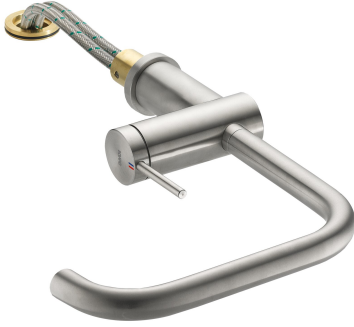

KWC LIVELLO

Lever mixer - Kitchen - detachable

Modell-Linie: LIVELLO | 10.231.043.700FL

Taps | Manual taps

KWC-No.

123115

stainless steel, A 225, flexible connection hoses

- * Lever mixer
- * Detachable for installation below windows - detached 55 mm
- * Lever installation only possible on the right side
- Child safety: cold water flow in lever position towards the front
- * gap between wall and centre of mounting hole min. 65 mm
- * Intrinsically safe against backflow
- * Swivel spout 125°, extensible to 360°
- Neoperl® Caché®

- * OptimalSpace - ample space for washing or working
- * KWC cartridge M 35 H
- with ceramic discs
- flow rate and temperature continuously variable
- * Flexible connection hoses 3/8"
- * Fastening by means of threaded sleeve M35 x 1.5 (preassembled socket)
- * Mounting hole size ø35 - 37 mm

Technical Data

Flow rate	12 l/min (3 bar)
Connection	Flexible connection hoses
Spout	swivel
Detachable	detachable
Handling	side lever
Color_code	stainless steel
Installation_type	Pillar installation
Faucet_typ	Lever mixer
Design	L-Spout
Dimension Height	335
G_Acoustic group	II
Projection_A	A 225
Energy Label	C
Dimension Water outlet	257
material	stainless steel

Flow rate	12 l/min (3 bar)
Connection	Flexible connection hoses
Spout	swivel
Detachable	detachable
Handling	side lever
Color_code	stainless steel
Installation_type	Pillar installation
Faucet_typ	Lever mixer
Design	L-Spout
Dimension Height	335
G_Acoustic group	II
Projection_A	A 225
Energy Label	C
Dimension Water outlet	257
material	stainless steel