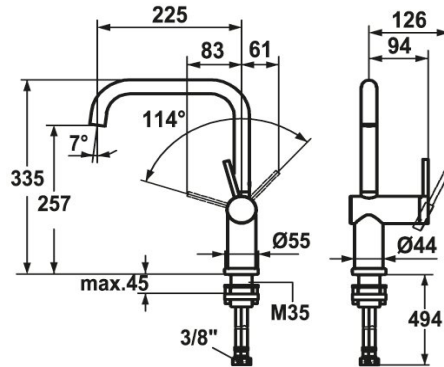

KWC LIVELLO

Lever mixer - Kitchen - detachable

Modell-Linie: LIVELLO | 10.231.043.700FL
Umyvadlové armatury | Hydraulické armatury

KWC-No.

123115

stainless steel, A 225, flexible connection hoses

* Lever mixer

* Detachable for installation below windows - detached 55 mm

* Lever installation only possible on the right side

- Child safety: cold water flow in lever position towards the front

* gap between wall and centre of mounting hole min. 65 mm

* Flexible connection hoses 3/8"

* Fastening by means of threaded sleeve M35 x 1.5 (preassembled socket)

* Mounting hole size ø35 - 37 mm

Technické údaje

A_Spout_Spray

12 l/min (3 bar)

Connection

Flexible_Anschluss-schläuche

Material

ROSTFREIER_STAHL

Náhradní díly

KWC LIVELLO

Lever mixer - Kitchen - detachable

Modell-Linie: LIVELLO | 10.231.043.700FL
Umyvadlové armatury | Hydraulické armatury

Cartridge M 35 H

538327
Z.537.582