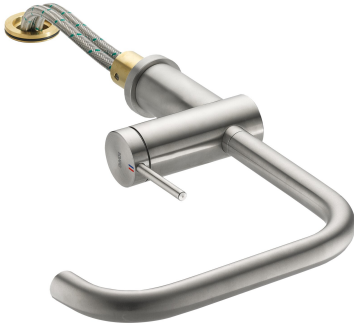

KWC LIVELLO

Lever mixer - Kitchen - detachable

Modell-Linie: LIVELLO | 10.231.043.700FL
Umyvadlové armatury | Hydraulické armatury

KWC-No.

123115

stainless steel, A 225, flexible connection hoses

* Lever mixer

* Detachable for installation below windows - detached 55 mm

* Lever installation only possible on the right side

- Child safety: cold water flow in lever position towards the front

* gap between wall and centre of mounting hole min. 65 mm

* Intrinsicly safe against backflow

* Swivel spout 125°, extensible to 360°

- Neoperl® Caché®

* OptimalSpace - ample space for washing or working

* KWC cartridge M 35 H

- with ceramic discs

- flow rate and temperature continuously variable

* Flexible connection hoses 3/8"

* Fastening by means of threaded sleeve M35 x 1.5 (preassembled socket)

* Mounting hole size ø35 - 37 mm

Technické údaje

A_Spout_Spray

12 l/min (3 bar)

Connection

Flexible_Anschluss-schläuche