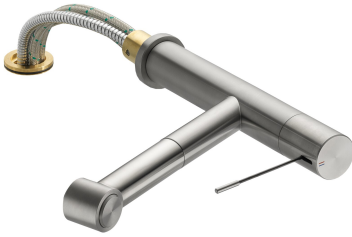

KWC ONO

Lever mixer - Kitchen - detachable

Modell-Linie: ONO | 10.151.053.700FL

Taps | Manual taps

KWC-No.

123114

stainless steel, A 220, flexible connection hoses

- * Lever mixer
- * Detachable for installation below windows - detached 55 mm
- * Surgical-grade hardened stainless steel lever
- * TouchProtect - anti-scald protection thanks to the "double skin" principle
- * Intrinsicly safe against backflow
- * Pull-out spray
 - SprayClean - easy to clean and actively prevents limescale buildup
 - up to 700 mm pull-out length
 - PowerClean - needle spray mode, with automatic diverter reset

- hose surface to fit faucet surface
- * Hose guide, swivelling 105°
- * EasyLock - a pull-out spray that easily slides back into place
- * KWC cartridge M 35 H
 - with ceramic discs
 - flow rate and temperature continuously variable
- * Flexible connection hoses 3/8"
- * Fastening by means of threaded sleeve M35 x 1.5 (preassembled socket)
- * Mounting hole size ø35 - 37 mm

Technical Data

Flow rate needle spray
Flow rate normal spray
Connection
Spout
Detachable
Handling
Kitchen_spray
Color_code
Installation_type
Faucet_typ
Dimension Height
G_Acoustic group
Projection_A
Energy Label
Dimension Water outlet
material

9 l/min (3 bar)
9 l/min (3 bar)
Flexible connection hoses
swivel
detachable
top lever
Pull-out spray
stainless steel
Pillar installation
Lever mixer
280
II
A 220
A
197
stainless steel

Spare Parts

KWC ONO