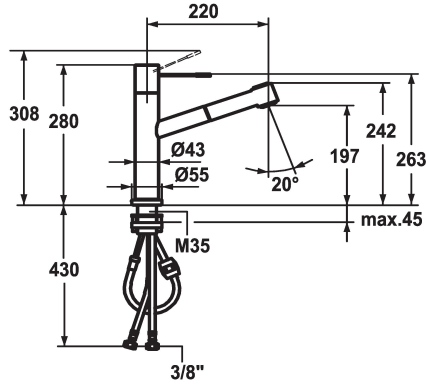

KWC ONO

Lever mixer - Kitchen - detachable

Modell-Linie: ONO | 10.151.053.700FL

Taps | Manual taps

KWC-No.

123114

stainless steel, A 220, flexible connection hoses

- * Lever mixer
- * Detachable for installation below windows - detached 55 mm
- * Surgical-grade hardened stainless steel lever
- * TouchProtect - anti-scald protection thanks to the "double skin" principle
- * Intrinsicly safe against backflow
- * Pull-out spray
 - SprayClean - easy to clean and actively prevents limescale buildup
 - up to 700 mm pull-out length
 - PowerClean - needle spray mode, with automatic diverter reset

- hose surface to fit faucet surface
- * Hose guide, swivelling 105°
- * EasyLock - a pull-out spray that easily slides back into place
- * KWC cartridge M 35 H
 - with ceramic discs
 - flow rate and temperature continuously variable
- * Flexible connection hoses 3/8"
- * Fastening by means of threaded sleeve M35 x 1.5 (preassembled socket)
- * Mounting hole size ø35 - 37 mm

Technical Data

Flow rate needle spray
Flow rate normal spray
Connection
Spout
Detachable
Handling
Kitchen_spray
Color_code
Installation_type
Faucet_typ
Dimension Height
G_Acoustic group
Projection_A
Energy Label
Dimension Water outlet
material

9 l/min (3 bar)
9 l/min (3 bar)
Flexible connection hoses
swivel
detachable
top lever
Pull-out spray
stainless steel
Pillar installation
Lever mixer
280
II
A 220
A
197
stainless steel

Spare Parts

KWC ONO