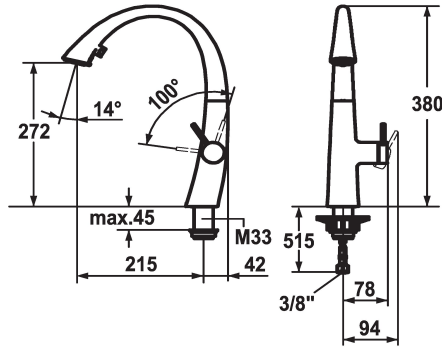

## KWC ZOE Lever mixer - Kitchen

Modell-Linie: ZOE | 10.201.102.127FL  
Kranar | Hydraulické armatúry

### ATT-KWC-FARBCODE

chromeline

matt black

decor steel

glacier white

- \* Lever mixer
- \* Lever installation only possible on the right side
- Child safety: cold water flow in lever position towards the front
- \* gap between wall and centre of mounting hole min. 42 mm
- \* TouchProtect - anti-scald protection thanks to the "double skin" principle
- \* Covered pull-out spray
- ergonomic spout alignment, shape and handling
- SprayClean - easy to clean and actively prevents limescale buildup
- Neoperl® Cascade®
- PowerClean - needle spray mode, with automatic diverter reset

- up to 500 mm pull-out length
- hose surface to fit faucet surface
- \* SwivelStop - hose guide, swivelling 270°, limitable to 120°
- \* EasyLock - a pull-out spray that easily slides back into place
- \* OptimalSpace - ample space for washing or working
- \* KWC cartridge S 25
- with ceramic discs
- flow rate and temperature continuously variable
- \* Flexible connection hoses 3/8"
- \* Fastening by means of threaded sleeve M33 x 1.5
- \* Mounting hole size ø35 mm

Installation\_type

Faucet\_typ

ATT-KWC-BAUFORM

Measure\_Height

G\_Acoustic group

Projection\_A

EnergyLabelCH

ATT-KWC-MASS-WASSERAUSTRITT