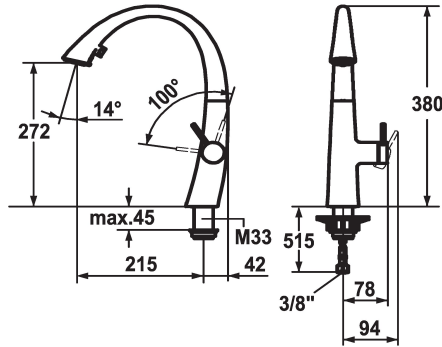

KWC ZOE Lever mixer - Kitchen

Modell-Linie: ZOE | 10.201.102.127FL
Taps | Manual taps

KWC-No.

122926
chromeline, A 215, flexible connection hoses

124349
matt black, A 215, flexible connection hoses

122931
decor steel, A 215, flexible connection hoses

123312
glacier white, A 215, flexible connection hoses

Color code

chromeline

matt black

decor steel

glacier white

- * Lever mixer
- * Lever installation only possible on the right side
- Child safety: cold water flow in lever position towards the front
- * gap between wall and centre of mounting hole min. 42 mm
- * TouchProtect - anti-scald protection thanks to the "double skin" principle
- * Covered pull-out spray
- ergonomic spout alignment, shape and handling
- SprayClean - easy to clean and actively prevents limescale buildup
- Neoperl® Cascade®
- PowerClean - needle spray mode, with automatic diverter reset

- up to 500 mm pull-out length
- hose surface to fit faucet surface
- * SwivelStop - hose guide, swivelling 270°, limitable to 120°
- * EasyLock - a pull-out spray that easily slides back into place
- * OptimalSpace - ample space for washing or working
- * KWC cartridge S 25
- with ceramic discs
- flow rate and temperature continuously variable
- * Flexible connection hoses 3/8"
- * Fastening by means of threaded sleeve M33 x 1.5
- * Mounting hole size ø35 mm

Technical Data

Flow rate needle spray

9 l/min (3 bar)

Flow rate normal spray

8 l/min (3 bar)

Connection

Flexible connection hoses

Spout