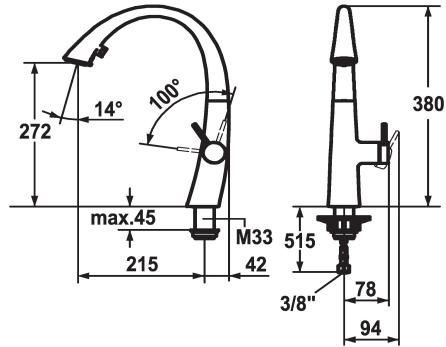

KWC ZOE Lever mixer - Kitchen

Modell-Linie: ZOE | 10.201.102.127FL
Taps | Manual taps

KWC-No.

122926
chromeline, A 215, flexible connection hoses

124349
matt black, A 215, flexible connection hoses

122931
decor steel, A 215, flexible connection hoses

123312
glacier white, A 215, flexible connection hoses

Color code

chromeline

matt black

decor steel

glacier white

- * Lever mixer
- * Lever installation only possible on the right side
- Child safety: cold water flow in lever position towards the front
- * gap between wall and centre of mounting hole min. 42 mm
- * TouchProtect - anti-scald protection thanks to the "double skin" principle
- * Covered pull-out spray
- ergonomic spout alignment, shape and handling
- SprayClean - easy to clean and actively prevents limescale buildup
- Neoperl® Cascade®
- PowerClean - needle spray mode, with automatic diverter reset

- up to 500 mm pull-out length
- hose surface to fit faucet surface
- * SwivelStop - hose guide, swivelling 270°, limitable to 120°
- * EasyLock - a pull-out spray that easily slides back into place
- * OptimalSpace - ample space for washing or working
- * KWC cartridge S 25
- with ceramic discs
- flow rate and temperature continuously variable
- * Flexible connection hoses 3/8"
- * Fastening by means of threaded sleeve M33 x 1.5
- * Mounting hole size ø35 mm

Technical Data

Flow rate needle spray

9 l/min (3 bar)

Flow rate normal spray

8 l/min (3 bar)

Connection

Flexible connection hoses

Spout