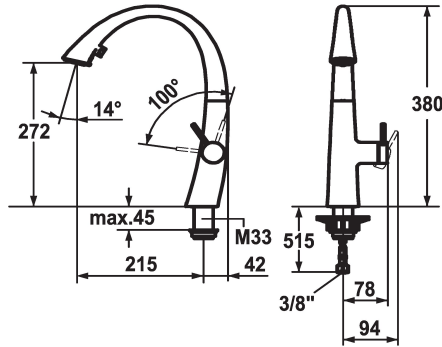

KWC ZOE Lever mixer - Kitchen

Modell-Linie: ZOE | 10.201.102.127FL
Taps | Manual taps

KWC-No.

122926
chromeline, A 215, flexible connection hoses

124349
matt black, A 215, flexible connection hoses

122931
decor steel, A 215, flexible connection hoses

123312
glacier white, A 215, flexible connection hoses

Color code

chrome

matt black

decor steel

glacier white

- * Lever mixer
- * Lever installation only possible on the right side
- Child safety: cold water flow in lever position towards the front
- * gap between wall and centre of mounting hole min. 42 mm
- * TouchProtect - anti-scald protection thanks to the "double skin" principle
- * Covered pull-out spray
- ergonomic spout alignment, shape and handling
- SprayClean - easy to clean and actively prevents limescale buildup
- Neoperl® Cascade®
- PowerClean - needle spray mode, with automatic diverter reset

- up to 500 mm pull-out length
- hose surface to fit faucet surface
- * SwivelStop - hose guide, swivelling 270°, limitable to 120°
- * EasyLock - a pull-out spray that easily slides back into place
- * OptimalSpace - ample space for washing or working
- * KWC cartridge S 25
- with ceramic discs
- flow rate and temperature continuously variable
- * Flexible connection hoses 3/8"
- * Fastening by means of threaded sleeve M33 x 1.5
- * Mounting hole size ø35 mm

Technical Data

Flow rate needle spray

9 l/min (3 bar)

Flow rate normal spray

8 l/min (3 bar)

Connection

Flexible connection hoses

Spout