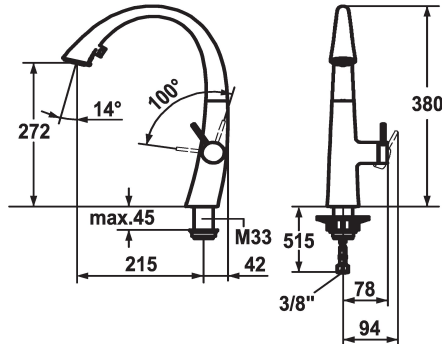

KWC ZOE Lever mixer - Kitchen

Modell-Linie: ZOE | 10.201.102.127FL
Umyvadlové armatury | Hydraulické armatury

KWC-No.

122926
chromeline, A 215, flexible connection hoses

124349
matt black, A 215, flexible connection hoses

122931
decor steel, A 215, flexible connection hoses

123312
glacier white, A 215, flexible connection hoses

ATT-KWC-FARBCODE

chromeline

matt black

decor steel

glacier white

- * Lever mixer
- * Lever installation only possible on the right side
- Child safety: cold water flow in lever position towards the front
- * gap between wall and centre of mounting hole min. 42 mm
- * TouchProtect - anti-scald protection thanks to the "double skin" principle
- * Covered pull-out spray
- ergonomic spout alignment, shape and handling
- SprayClean - easy to clean and actively prevents limescale buildup
- Neoperl® Cascade®
- PowerClean - needle spray mode, with automatic diverter reset

- up to 500 mm pull-out length
- hose surface to fit faucet surface
- * SwivelStop - hose guide, swivelling 270°, limitable to 120°
- * EasyLock - a pull-out spray that easily slides back into place
- * OptimalSpace - ample space for washing or working
- * KWC cartridge S 25
- with ceramic discs
- flow rate and temperature continuously variable
- * Flexible connection hoses 3/8"
- * Fastening by means of threaded sleeve M33 x 1.5
- * Mounting hole size ø35 mm

Material

9 l/min (3 bar)

8 l/min (3 bar)

Flexible_Anschlusschläuche

schwenkbar

seitenbedient

Umstellbrause

decor steel