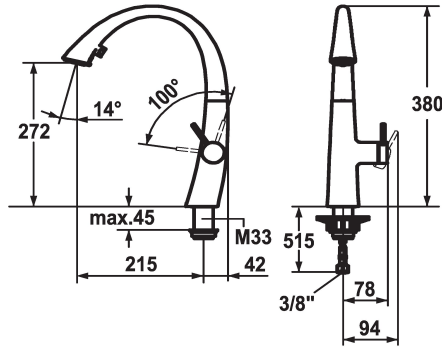

KWC ZOE Lever mixer - Kitchen

Modell-Linie: ZOE | 10.201.102.000FL
Kranar | Hydraulické armatúry

KWC-No.

122926
chromeline, A 215, flexible connection hoses

124349
matt black, A 215, flexible connection hoses

122931
decor steel, A 215, flexible connection hoses

123312
glacier white, A 215, flexible connection hoses

ATT-KWC-FARBCODE

chromeline

matt black

decor steel

glacier white

- * Lever mixer
- * Lever installation only possible on the right side
- Child safety: cold water flow in lever position towards the front
- * gap between wall and centre of mounting hole min. 42 mm
- * TouchProtect - anti-scald protection thanks to the "double skin" principle
- * Covered pull-out spray
- ergonomic spout alignment, shape and handling
- SprayClean - easy to clean and actively prevents limescale buildup
- Neoperl® Cascade®
- PowerClean - needle spray mode, with automatic diverter reset

- up to 500 mm pull-out length
- hose surface to fit faucet surface
- * SwivelStop - hose guide, swivelling 270°, limitable to 120°
- * EasyLock - a pull-out spray that easily slides back into place
- * OptimalSpace - ample space for washing or working
- * KWC cartridge S 25
- with ceramic discs
- flow rate and temperature continuously variable
- * Flexible connection hoses 3/8"
- * Fastening by means of threaded sleeve M33 x 1.5
- * Mounting hole size ø35 mm

Material

9 l/min (3 bar)

8 l/min (3 bar)

Flexible_Anschlusschläuche

schwenkbar

seitenbedient

Umstellbrause

chromeline