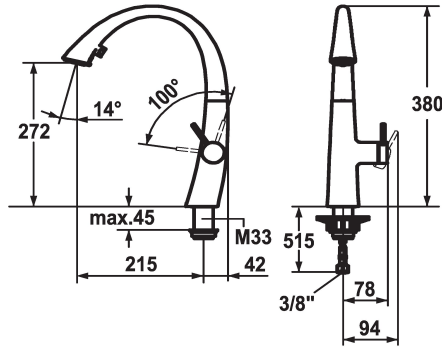

KWC ZOE Lever mixer - Kitchen

Modell-Linie: ZOE | 10.201.102.000FL
Armatura umywalkowa | Armatura jednouchwytywa

KWC-No.

122926
chromeline, A 215, flexible connection hoses

124349
matt black, A 215, flexible connection hoses

122931
decor steel, A 215, flexible connection hoses

123312
glacier white, A 215, flexible connection hoses

ATT-KWC-FARBCODE

chromeline

matt black

decor steel

glacier white

- * Lever mixer
- * Lever installation only possible on the right side
- Child safety: cold water flow in lever position towards the front
- * gap between wall and centre of mounting hole min. 42 mm
- * TouchProtect - anti-scald protection thanks to the "double skin" principle
- * Covered pull-out spray
- ergonomic spout alignment, shape and handling
- SprayClean - easy to clean and actively prevents limescale buildup
- Neoperl® Cascade®
- PowerClean - needle spray mode, with automatic diverter reset

- up to 500 mm pull-out length
- hose surface to fit faucet surface
- * SwivelStop - hose guide, swivelling 270°, limitable to 120°
- * EasyLock - a pull-out spray that easily slides back into place
- * OptimalSpace - ample space for washing or working
- * KWC cartridge S 25
- with ceramic discs
- flow rate and temperature continuously variable
- * Flexible connection hoses 3/8"
- * Fastening by means of threaded sleeve M33 x 1.5
- * Mounting hole size ø35 mm

Material

9 l/min (3 bar)

8 l/min (3 bar)

Flexible_Anschlusschläuche

schwenkbar

seitenbedient

Umstellbrause

chromeline