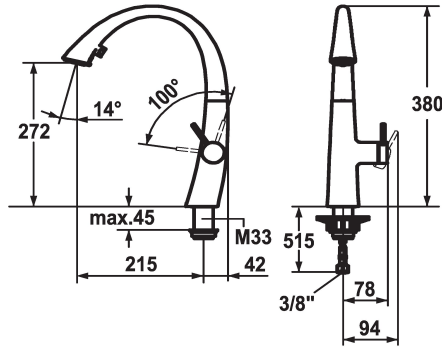

KWC ZOE Lever mixer - Kitchen

Modell-Linie: ZOE | 10.201.102.000FL
Taps | Manual taps

KWC-No.

122926
chromeline, A 215, flexible connection hoses

124349
matt black, A 215, flexible connection hoses

122931
decor steel, A 215, flexible connection hoses

123312
glacier white, A 215, flexible connection hoses

Color code

chromeline

matt black

decor steel

glacier white

- * Lever mixer
- * Lever installation only possible on the right side
- Child safety: cold water flow in lever position towards the front
- * gap between wall and centre of mounting hole min. 42 mm
- * TouchProtect - anti-scald protection thanks to the "double skin" principle
- * Covered pull-out spray
- ergonomic spout alignment, shape and handling
- SprayClean - easy to clean and actively prevents limescale buildup
- Neoperl® Cascade®
- PowerClean - needle spray mode, with automatic diverter reset

- up to 500 mm pull-out length
- hose surface to fit faucet surface
- * SwivelStop - hose guide, swivelling 270°, limitable to 120°
- * EasyLock - a pull-out spray that easily slides back into place
- * OptimalSpace - ample space for washing or working
- * KWC cartridge S 25
- with ceramic discs
- flow rate and temperature continuously variable
- * Flexible connection hoses 3/8"
- * Fastening by means of threaded sleeve M33 x 1.5
- * Mounting hole size ø35 mm

Technical Data

Flow rate needle spray

9 l/min (3 bar)

Flow rate normal spray

8 l/min (3 bar)

Connection

Flexible connection hoses

Spout