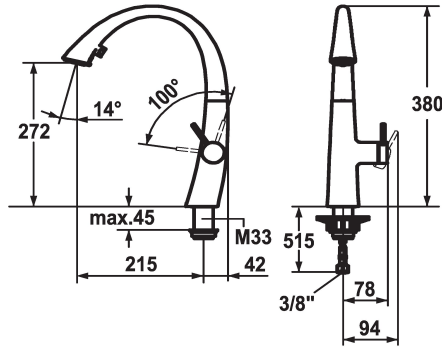

## KWC ZOE Lever mixer - Kitchen

Modell-Linie: ZOE | 10.201.102.000FL  
Umyvadlové armatury | Hydraulické armatury

### ATT-KWC-FARBCODE

chromeline

matt black

decor steel

glacier white

- \* Lever mixer
- \* Lever installation only possible on the right side
- Child safety: cold water flow in lever position towards the front
- \* gap between wall and centre of mounting hole min. 42 mm
- \* TouchProtect - anti-scald protection thanks to the "double skin" principle
- \* Covered pull-out spray
- ergonomic spout alignment, shape and handling
- SprayClean - easy to clean and actively prevents limescale buildup
- Neoperl® Cascade®
- PowerClean - needle spray mode, with automatic diverter reset

- up to 500 mm pull-out length
- hose surface to fit faucet surface
- \* SwivelStop - hose guide, swivelling 270°, limitable to 120°
- \* EasyLock - a pull-out spray that easily slides back into place
- \* OptimalSpace - ample space for washing or working
- \* KWC cartridge S 25
- with ceramic discs
- flow rate and temperature continuously variable
- \* Flexible connection hoses 3/8"
- \* Fastening by means of threaded sleeve M33 x 1.5
- \* Mounting hole size ø35 mm

Installation\_type

Faucet\_typ

ATT-KWC-BAUFORM

Measure\_Height

G\_Acoustic group

Projection\_A

EnergyLabelCH

ATT-KWC-MASS-WASSERAUSTRITT