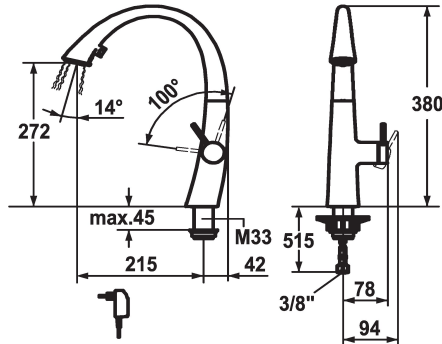

KWC ZOE

Lever mixer - Kitchen - with LEDShine

Modell-Linie: ZOE | 10.201.122.127FL

Armatura umywalkowa | Armatura jednouchwytowa

KWC-No.

122916
chromeline, A 215, flexible connection hoses, mains receiver

124353
matt black, A 215, flexible connection hoses, mains receiver

122921
decor steel, A 215, flexible connection hoses, mains receiver

123307
glacier white, A 215, flexible connection hoses, mains receiver

ATT-KWC-FARBCODE

chromeline

matt black

decor steel

glacier white

- * Lever mixer
- * Lever installation only possible on the right side
- Child safety: cold water flow in lever position towards the front
- * gap between wall and centre of mounting hole min. 42 mm
- * TouchProtect - anti-scald protection thanks to the "double skin" principle
- * Covered pull-out spray
- ergonomic spout alignment, shape and handling
- SprayClean - easy to clean and actively prevents limescale buildup
- Neoperl® Cascade®
- PowerClean - needle spray mode, with automatic diverter reset
- integrated ON/OFF push-button with automatic shut-off after 30 minutes

- up to 500 mm pull-out length
- hose surface to fit faucet surface
- * SwivelStop - hose guide, swivelling 270°, limitable to 120°
- * EasyLock - a pull-out spray that easily slides back into place
- * OptimalSpace - ample space for washing or working
- * KWC cartridge S 25
- with ceramic discs
- flow rate and temperature continuously variable
- * Flexible connection hoses 3/8"
- * Fastening by means of threaded sleeve M33 x 1.5
- * Mounting hole size ø35 mm
- * Scope of delivery:
- Mains receiver 100-240 V / operating voltage 6.75 V / cable length 1100 mm

decor steel

Standmontage

Hebelmischer

J-Auslauf

380

II

A215

KWC ZOE