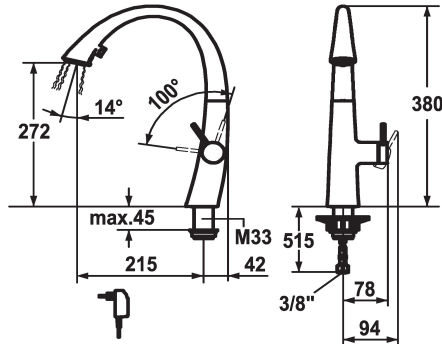

## KWC ZOE Eengreepsmengkraan

Modell-Linie: ZOE | 10.201.122.127FL  
Kranen | Eengreepkranen

### KWC-No.

**122916**  
chromeline, A 215, flexible connection hoses, mains receiver

**124353**  
matt black, A 215, flexible connection hoses, mains receiver

**122921**  
decor steel, A 215, flexible connection hoses, mains receiver