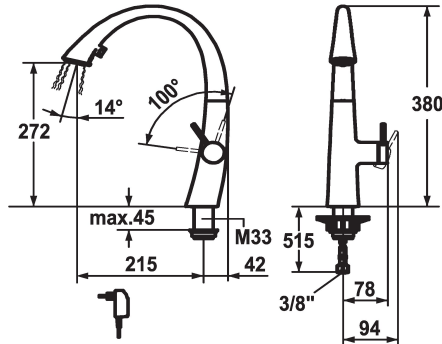

KWC ZOE

Lever mixer - Kitchen - with LEDShine

Modell-Linie: ZOE | 10.201.122.127FL

Taps | Manual taps

KWC-No.

122916
chromeline, A 215, flexible connection hoses, mains receiver

124353
matt black, A 215, flexible connection hoses, mains receiver

122921
decor steel, A 215, flexible connection hoses, mains receiver

123307
glacier white, A 215, flexible connection hoses, mains receiver

Color code

chromeline

matt black

decor steel

glacier white

- * Lever mixer
- * Lever installation only possible on the right side
- Child safety: cold water flow in lever position towards the front
- * gap between wall and centre of mounting hole min. 42 mm
- * TouchProtect - anti-scald protection thanks to the "double skin" principle
- * Covered pull-out spray
- ergonomic spout alignment, shape and handling
- SprayClean - easy to clean and actively prevents limescale buildup
- Neoperl® Cascade®
- PowerClean - needle spray mode, with automatic diverter reset
- integrated ON/OFF push-button with automatic shut-off after 30 minutes

- up to 500 mm pull-out length
- hose surface to fit faucet surface
- * SwivelStop - hose guide, swivelling 270°, limitable to 120°
- * EasyLock - a pull-out spray that easily slides back into place
- * OptimalSpace - ample space for washing or working
- * KWC cartridge S 25
- with ceramic discs
- flow rate and temperature continuously variable
- * Flexible connection hoses 3/8"
- * Fastening by means of threaded sleeve M33 x 1.5
- * Mounting hole size ø35 mm
- * Scope of delivery:
- Mains receiver 100-240 V / operating voltage 6.75 V / cable length 1100 mm

J-Spout

Measure Height

380

Acoustic group

II

Projection A

A 215

KWC ZOE