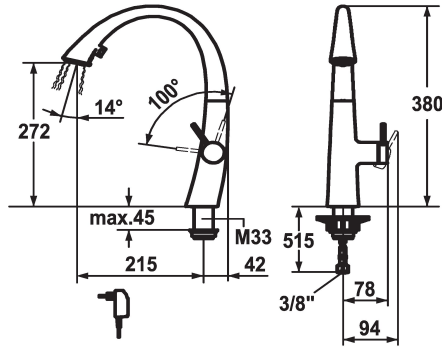

KWC ZOE

Lever mixer - Kitchen - with LEDShine

Modell-Linie: ZOE | 10.201.122.127FL

Taps | Manual taps

KWC-No.

122916
chromeline, A 215, flexible connection hoses, mains receiver

124353
matt black, A 215, flexible connection hoses, mains receiver

122921
decor steel, A 215, flexible connection hoses, mains receiver

123307
glacier white, A 215, flexible connection hoses, mains receiver

Color code

chromeline

matt black

decor steel

glacier white

- * Lever mixer
- * Lever installation only possible on the right side
- Child safety: cold water flow in lever position towards the front
- * gap between wall and centre of mounting hole min. 42 mm
- * TouchProtect - anti-scald protection thanks to the "double skin" principle
- * Covered pull-out spray
- ergonomic spout alignment, shape and handling
- SprayClean - easy to clean and actively prevents limescale buildup
- Neoperl® Cascade®
- PowerClean - needle spray mode, with automatic diverter reset
- integrated ON/OFF push-button with automatic shut-off after 30 minutes

- up to 500 mm pull-out length
- hose surface to fit faucet surface
- * SwivelStop - hose guide, swivelling 270°, limitable to 120°
- * EasyLock - a pull-out spray that easily slides back into place
- * OptimalSpace - ample space for washing or working
- * KWC cartridge S 25
- with ceramic discs
- flow rate and temperature continuously variable
- * Flexible connection hoses 3/8"
- * Fastening by means of threaded sleeve M33 x 1.5
- * Mounting hole size ø35 mm
- * Scope of delivery:
- Mains receiver 100-240 V / operating voltage 6.75 V / cable length 1100 mm

J-Spout

Dimension Height

380

Acoustic group

II

Projection A

A 215

KWC ZOE