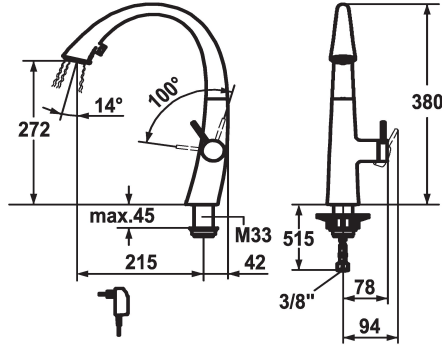

KWC ZOE

Lever mixer - Kitchen - with LEDShine

Modell-Linie: ZOE | 10.201.122.127FL

Taps | Manual taps