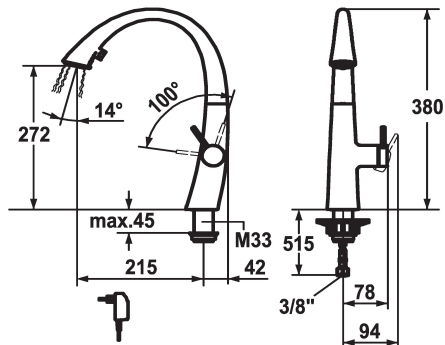

KWC ZOE

Lever mixer - Kitchen - with LEDShine

Modell-Linie: ZOE | 10.201.122.000FL

Kranar | Hydraulické armatúry

KWC-No.

122916
chromeline, A 215, flexible connection hoses, mains receiver

124353
matt black, A 215, flexible connection hoses, mains receiver

122921
decor steel, A 215, flexible connection hoses, mains receiver

123307
glacier white, A 215, flexible connection hoses, mains receiver

ATT-KWC-FARBCODE

chromeline

matt black

decor steel

glacier white

- * Lever mixer
- * Lever installation only possible on the right side
- Child safety: cold water flow in lever position towards the front
- * gap between wall and centre of mounting hole min. 42 mm
- * TouchProtect - anti-scald protection thanks to the "double skin" principle
- * Covered pull-out spray
- ergonomic spout alignment, shape and handling
- SprayClean - easy to clean and actively prevents limescale buildup
- Neoperl® Cascade®
- PowerClean - needle spray mode, with automatic diverter reset
- integrated ON/OFF push-button with automatic shut-off after 30 minutes

- up to 500 mm pull-out length
- hose surface to fit faucet surface
- * SwivelStop - hose guide, swivelling 270°, limitable to 120°
- * EasyLock - a pull-out spray that easily slides back into place
- * OptimalSpace - ample space for washing or working
- * KWC cartridge S 25
- with ceramic discs
- flow rate and temperature continuously variable
- * Flexible connection hoses 3/8"
- * Fastening by means of threaded sleeve M33 x 1.5
- * Mounting hole size ø35 mm
- * Scope of delivery:
- Mains receiver 100-240 V / operating voltage 6.75 V / cable length 1100 mm