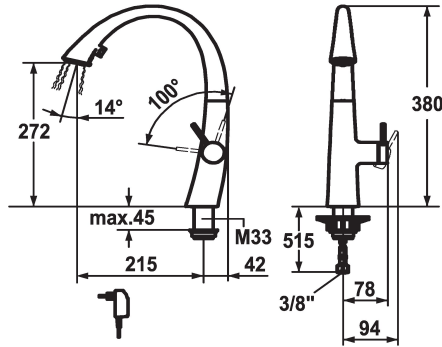

## KWC ZOE Eengreepsmengkraan

Modell-Linie: ZOE | 10.201.122.000FL  
Kranen | Eengreepkranen

### KWC-No.

**122916**  
chromeline, A 215, flexible connection hoses, mains receiver

**124353**  
matt black, A 215, flexible connection hoses, mains receiver

**122921**  
decor steel, A 215, flexible connection hoses, mains receiver