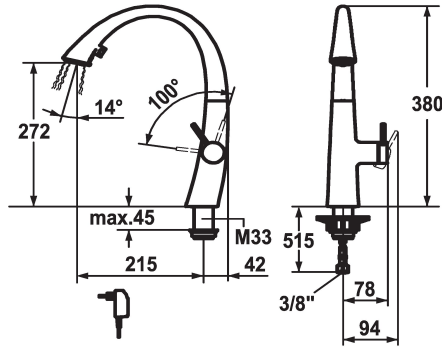

KWC ZOE

Lever mixer - Kitchen - with LEDShine

Modell-Linie: ZOE | 10.201.122.000FL

Taps | Manual taps

KWC-No.

122916
chromeline, A 215, flexible connection hoses, mains receiver

124353
matt black, A 215, flexible connection hoses, mains receiver

122921
decor steel, A 215, flexible connection hoses, mains receiver

123307
glacier white, A 215, flexible connection hoses, mains receiver

Color code

chromeline

matt black

decor steel

glacier white

- * Lever mixer
- * Lever installation only possible on the right side
- Child safety: cold water flow in lever position towards the front
- * gap between wall and centre of mounting hole min. 42 mm
- * TouchProtect - anti-scald protection thanks to the "double skin" principle
- * Covered pull-out spray
- ergonomic spout alignment, shape and handling
- SprayClean - easy to clean and actively prevents limescale buildup
- Neoperl® Cascade®
- PowerClean - needle spray mode, with automatic diverter reset
- integrated ON/OFF push-button with automatic shut-off after 30 minutes

- up to 500 mm pull-out length
- hose surface to fit faucet surface
- * SwivelStop - hose guide, swivelling 270°, limitable to 120°
- * EasyLock - a pull-out spray that easily slides back into place
- * OptimalSpace - ample space for washing or working
- * KWC cartridge S 25
- with ceramic discs
- flow rate and temperature continuously variable
- * Flexible connection hoses 3/8"
- * Fastening by means of threaded sleeve M33 x 1.5
- * Mounting hole size ø35 mm
- * Scope of delivery:
- Mains receiver 100-240 V / operating voltage 6.75 V / cable length 1100 mm

J-Spout

Measure Height

380

Acoustic group

II

Projection A

A 215

KWC ZOE