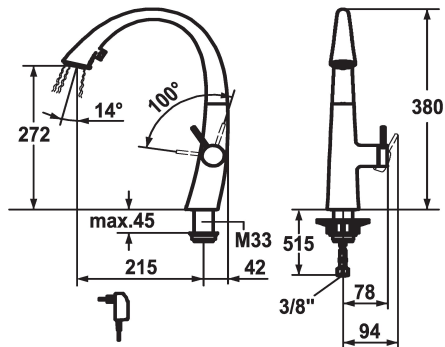

KWC ZOE

Lever mixer - Kitchen - with LEDShine

Modell-Linie: ZOE | 10.201.122.000FL

Umyvadlové armatury | Hydraulické armatury

KWC-No.

122916

chromeline, A 215, flexible connection hoses, mains receiver

124353

chromeline

matt black

decor steel

glacier white

* Lever mixer

* Lever installation only possible on the right side

- Child safety: cold water flow in lever position towards the front

* gap between wall and centre of mounting hole min. 42 mm

- flow rate and temperature continuously variable

* Flexible connection hoses 3/8"

* Fastening by means of threaded sleeve M33 x 1.5

* Mounting hole size ø35 mm

* Scope of delivery:

- Mains receiver 100-240 V / operating voltage 6.75 V / cable length 1100 mm