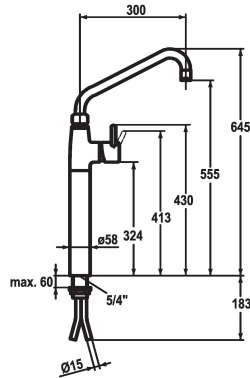

### KWC-No.

**122587**

chromeline, A 300, Kupferrohranschlüsse

- \* Lever mixer
- \* Pillar 300 mm
- \* Swivel spout 360°
- with adjustable gland
- Jet regulator
- \* OptimalSpace - ample space for washing or working
- \* KWC cartridge XL 46 - high capacity

### Projection\_A

A300

- with ceramic discs
- flow rate and temperature continuously variable
- temperature limitation
- \* Copper tubes  $\varnothing$ 15 mm
- \* Fastening by means of threaded sleeve 1 1/4"
- \* Mounting hole size  $\varnothing$ 42 mm

### Technical Data

Connection	Kupferrohranschlüsse
ATT-KWC-AUSLAUF	schwenkbar
ATT-KWC-FARBCODE	chromeline
Installation_type	Standmontage
Faucet_typ	Hebelmischer
Measure_Height	678
G_Acoustic group	U
Projection_A	A300
ATT-KWC-MASS-WASSERAUSTRITT	588

Connection	Kupferrohranschlüsse
ATT-KWC-AUSLAUF	schwenkbar
ATT-KWC-FARBCODE	chromeline
Installation_type	Standmontage
Faucet_typ	Hebelmischer
Measure_Height	678
G_Acoustic group	U
Projection_A	A300
ATT-KWC-MASS-WASSERAUSTRITT	588