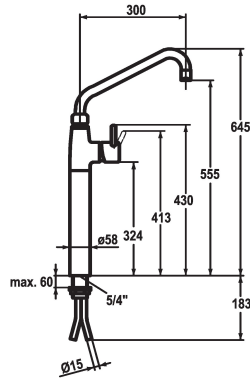

### KWC-No.

**122587**

chromeline, A 300, Kupferrohranschlüsse

- \* Lever mixer
- \* Pillar 300 mm
- \* Swivel spout 360°
- with adjustable gland
- Jet regulator
- \* OptimalSpace - ample space for washing or working
- \* KWC cartridge XL 46 - high capacity

### Projection\_A

A300

- with ceramic discs
- flow rate and temperature continuously variable
- temperature limitation
- \* Copper tubes  $\varnothing 15$  mm
- \* Fastening by means of threaded sleeve 1 3/4"
- \* Mounting hole size  $\varnothing 42$  mm

### Dane techniczne

Connection
ATT-KWC-AUSLAUF
ATT-KWC-FARBCODE
Installation_type
Faucet_typ
Dimension Height
G_Acoustic group
Projection_A
ATT-KWC-MASS-WASSERAUSTRITT

Kupferrohranschlüsse
schwenkbar
chromeline
Standmontage
Hebelmischer
678
U
A300
588