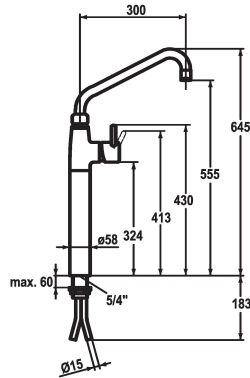

KWC GASTRO

Lever mixer - Commercial kitchen

Modell-Linie: GASTRO | 24.501.064.000

Hanat | Käsi­käyt­toiset hanat

KWC-No.

122587

chromeline, A 300, Kupferrohranschlüsse

- * Lever mixer
- * Pillar 300 mm
- * Swivel spout 360°
- with adjustable gland
- Jet regulator
- * OptimalSpace - ample space for washing or working
- * KWC cartridge XL 46 - high capacity

Projection_A

A300

- with ceramic discs
- flow rate and temperature continuously variable
- temperature limitation
- * Copper tubes $\varnothing 15$ mm
- * Fastening by means of threaded sleeve 1 3/4"
- * Mounting hole size $\varnothing 42$ mm

Tekniset tiedot

Connection

Spout

ATT-KWC-FARBCODE

Installation_type

Faucet_typ

Measure_Height

G_Acoustic group

Projection_A

ATT-KWC-MASS-WASSERAUSTRITT

IviCode

Kupferrohranschlüsse

schwenkbar

chromeline

Standmontage

Hebelmischer