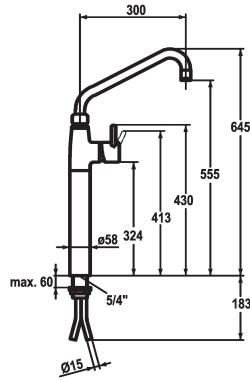

## KWC GASTRO

Lever mixer - Commercial kitchen

Modell-Linie: GASTRO | 24.501.064.000

Umyvadlové armatury | Hydraulické armatury

### KWC-No.

**122587**

chromeline, A 300, Kupferrohranschlüsse

- \* Lever mixer
- \* Pillar 300 mm
- \* Swivel spout 360°
- with adjustable gland
- Jet regulator
- \* OptimalSpace - ample space for washing or working
- \* KWC cartridge XL 46 - high capacity

### Projection\_A

A300

- with ceramic discs
- flow rate and temperature continuously variable
- temperature limitation
- \* Copper tubes  $\varnothing 15$  mm
- \* Fastening by means of threaded sleeve 1 3/4"
- \* Mounting hole size  $\varnothing 42$  mm

### Technické údaje

Connection
ATT-KWC-AUSLAUF
ATT-KWC-FARBCODE
Installation_type
Faucet_typ
Measure_Height
G_Acoustic group
Projection_A
ATT-KWC-MASS-WASSERAUSTRITT

Kupferrohranschlüsse
schwenkbar
chromeline
Standmontage
Hebelmischer
678
U
A300
588