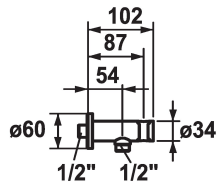

KWC

Hose connection

Modell-Linie: SHOWERCULTURE | 26.000.612.000

KWC-No.

122542
chromeline

125405
matt black

125406
brushed steel

ATT-KWC-FARBCODE

chromeline

matt black

brushed steel

* Hose connection
- with integrated shower bracket

* Intrinsicly safe against backflow
* Connecting thread 1/2"

Technical Data

Diameter
ATT-KWC-FARBCODE
Installation_type
Faucet_typ
G_Acoustic group
Measure_L
Material