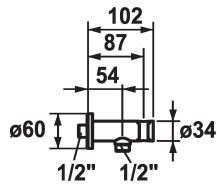

## KWC

Hose connection

Modell-Linie: **SHOWERCULTURE** | 26.000.612.000

Showers | Complementary parts showers

### KWC-No.

**122542**  
chromeline

**125405**  
matt black

**125406**  
brushed steel

### Color code

chromeline

matt black

brushed steel

\* Hose connection  
- with integrated shower bracket

\* Intrinsicly safe against backflow  
\* Connecting thread 1/2"

### Technical Data

Diameter	D60
Color code	chromeline
Installation type	Wall mounted
Faucet_typ	Hose connection
Acoustic group	I
Measure Lenght	L 54
material	Brass

Diameter	D60
Color code	chromeline
Installation type	Wall mounted
Faucet_typ	Hose connection
Acoustic group	I
Measure Lenght	L 54
material	Brass