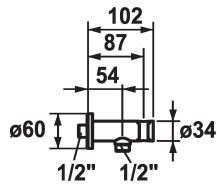

KWC

Hose connection

Modell-Linie: **SHOWERCULTURE** | 26.000.612.000

Showers | Complementary parts showers

KWC-No.

122542
chromeline

125405
matt black

125406
brushed steel

Color_code

chrome

matt black

brushed steel

* Hose connection
- with integrated shower bracket

* Intrinsicly safe against backflow
* Connecting thread 1/2"

Technical Data

Diameter	D60
Color_code	chrome
Installation_type	Wall mounted
Faucet_typ	Hose connection
G_Acoustic_group	I
Measure_L	L 54
material	Brass

Diameter	D60
Color_code	chrome
Installation_type	Wall mounted
Faucet_typ	Hose connection
G_Acoustic_group	I
Measure_L	L 54
material	Brass