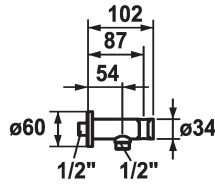

## KWC

Hose connection

Modell-Linie: **SHOWERCULTURE** | 26.000.612.000

Sprchové armatury | Příslušenství Sprchy

### KWC-No.

**122542**  
chromeline

**125405**  
matt black

**125406**  
brushed steel

### ATT-KWC-FARBCODE

chromeline

matt black

brushed steel

\* Hose connection  
- with integrated shower bracket

\* Intrinsicly safe against backflow  
\* Connecting thread 1/2"

Schlauchanschluss

G\_Acoustic group

I

Measure\_L

L54

Materiál

mosaz