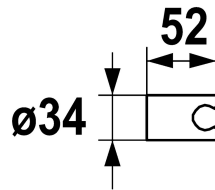

#### KWC-No.

**122540**  
chromeline

**360003864**  
matt black

**360003876**  
brushed steel

#### Technical Data

Diameter

D34

Color code

chromeline

Faucet\_typ

Shower bracket

Measure Lenght