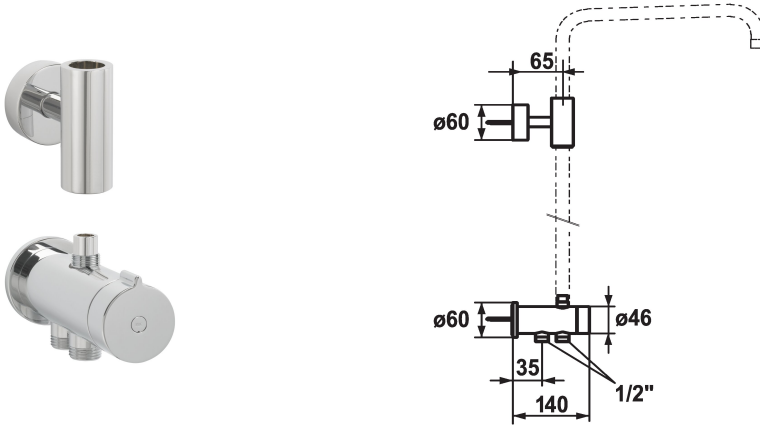

Modell-Linie: **SHOWERCULTURE** | 26.004.100.000
Duschar | Duschar

KWC-No.

122537
chromeline

* Diverter for shower system surface-mounted
 * Suitable for connection to surface-mounted mixer / fixing of water-bearing sliding wall bar kit
 * Turning handle for diverter
 * Scope of delivery:
 - Shower hose 1600 mm, plastic 26.001.003.000 and 1000 mm (can be shortened), plastic 26.001.009.000
 - Shower guide rod holder (top), for connecting guide rod and spray arm

* To be ordered separately:
 - Water-bearing sliding wall bar kit
 26.004.003.000
 26.004.004.000
 - Hand shower KWC BOSSANOVA, KWC FIT or KWC CHOICE
 - shower head KWC PIATTO-X
 * Go to www.kwc.com for comprehensive information on planning, installation and operation, or get in touch with your KWC contact person.

Technical Data

ATT-KWC-FARBCODE

Faucet_typ

Material

chromeline

DuSys Komponenten

Mässing