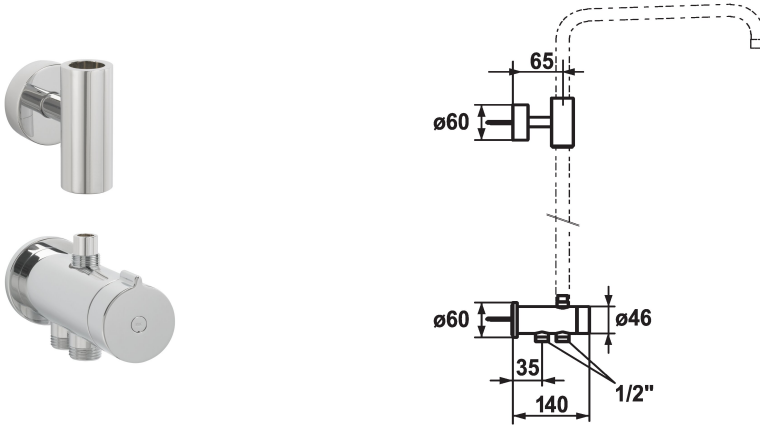

KWC SHOWERCULTURE Components

Modell-Linie: **SHOWERCULTURE | 26.004.100.000**
Armatura natryskowa | Armatura natryskowa

KWC-No.

122537
chromeline

- * Diverter for shower system surface-mounted
- * Suitable for connection to surface-mounted mixer / fixing of water-bearing sliding wall bar kit
- * Turning handle for diverter
- * Scope of delivery:
 - Shower hose 1600 mm, plastic 26.001.003.000 and 1000 mm (can be shortened), plastic 26.001.009.000
 - Shower guide rod holder (top), for connecting guide rod and spray arm

- * To be ordered separately:
 - Water-bearing sliding wall bar kit 26.004.003.000
 - 26.004.004.000
 - Hand shower KWC BOSSANOVA, KWC FIT or KWC CHOICE
 - shower head KWC PIATTO-X
- * Go to www.kwc.com for comprehensive information on planning, installation and operation, or get in touch with your KWC contact person.

Dane techniczne

ATT-KWC-FARBCODE

Faucet_typ

Material

chromeline

DuSys Komponenten

Mosiqdz