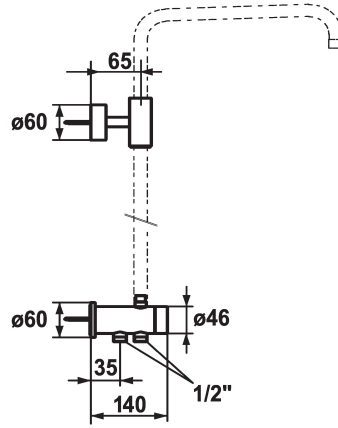

### KWC-No.

**122537**  
chromeline

\* Diverter for shower system surface-mounted  
 \* Suitable for connection to surface-mounted mixer / fixing of water-bearing sliding wall bar kit  
 \* Turning handle for diverter  
 \* Scope of delivery:  
 - Shower hose 1600 mm, plastic 26.001.003.000 and 1000 mm (can be shortened), plastic 26.001.009.000  
 - Shower guide rod holder (top), for connecting guide rod and spray arm

\* To be ordered separately:  
 - Water-bearing sliding wall bar kit  
 26.004.003.000  
 26.004.004.000  
 - Hand shower KWC BOSSANOVA, KWC FIT or KWC CHOICE  
 - shower head KWC PIATTO-X  
 \* Go to [www.kwc.com](http://www.kwc.com) for comprehensive information on planning, installation and operation, or get in touch with your KWC contact person.