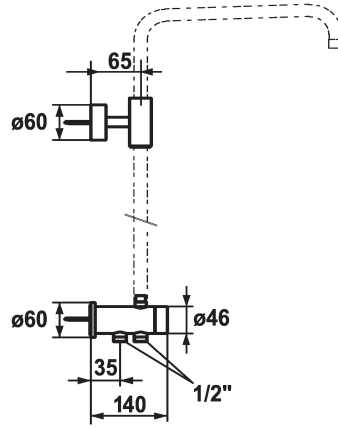

Modell-Linie: **SHOWERCULTURE | 26.004.100.000**
Showers | Shower Systems

KWC-No.

122537
chromeline

* Diverter for shower system surface-mounted
 * Suitable for connection to surface-mounted mixer / fixing of water-bearing sliding wall bar kit
 * Turning handle for diverter
 * Scope of delivery:
 - Shower hose 1600 mm, plastic 26.001.003.000 and 1000 mm (can be shortened), plastic 26.001.009.000
 - Shower guide rod holder (top), for connecting guide rod and spray arm

* To be ordered separately:
 - Water-bearing sliding wall bar kit
 26.004.003.000
 26.004.004.000
 - Hand shower KWC BOSSANOVA, KWC FIT or KWC CHOICE
 - shower head KWC PIATTO-X
 * Go to www.kwc.com for comprehensive information on planning, installation and operation, or get in touch with your KWC contact person.

Technical Data

Color code

chrome

Faucet_typ

Shower System components

material

Brass