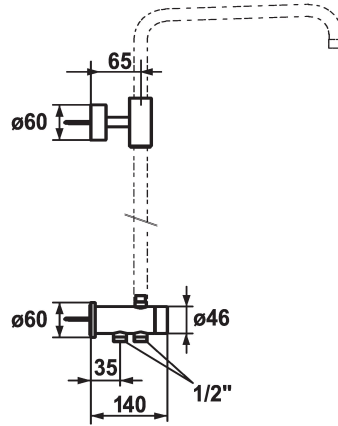

Modell-Linie: **SHOWERCULTURE | 26.004.100.000**  
Sprchové armatury | Sprchové armatury

### KWC-No.

**122537**  
chromeline

\* Diverter for shower system surface-mounted  
\* Suitable for connection to surface-mounted mixer / fixing of water-bearing sliding wall bar kit  
\* Turning handle for diverter  
\* Scope of delivery:  
- Shower hose 1600 mm, plastic 26.001.003.000 and 1000 mm (can be shortened), plastic 26.001.009.000  
- Shower guide rod holder (top), for connecting guide rod and spray arm

\* To be ordered separately:  
- Water-bearing sliding wall bar kit  
26.004.003.000  
26.004.004.000  
- Hand shower KWC BOSSANOVA, KWC FIT or KWC CHOICE  
- shower head KWC PIATTO-X  
\* Go to [www.kwc.com](http://www.kwc.com) for comprehensive information on planning, installation and operation, or get in touch with your KWC contact person.