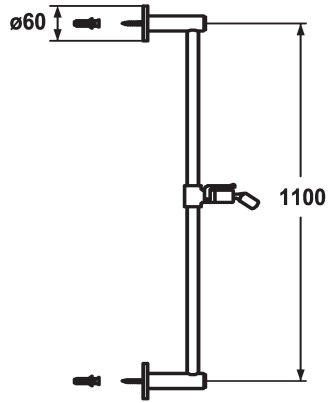

## KWC FIT Sliding wall bar style

Modell-Linie: SHOWERCULTURE | 26.000.503.000

### KWC-No.

**122529**  
chromeline, L 612

**122530**  
chromeline, L 1100

### Measure\_L

L612

L1100

\* KWC Sliding wall bar FIT style  
- "The original"  
\* Made of brass  
\* KWC ball joint bracket, elevation adjustment lockable

\* Tube diameter 18 mm  
\* The sliding wall bar can be shortened to any individual length as required

### Technical Data

Diameter

D60

ATT-KWC-FARBCODE

chromeline

Faucet\_typ

Duschgleitstange

Measure\_L\_USA